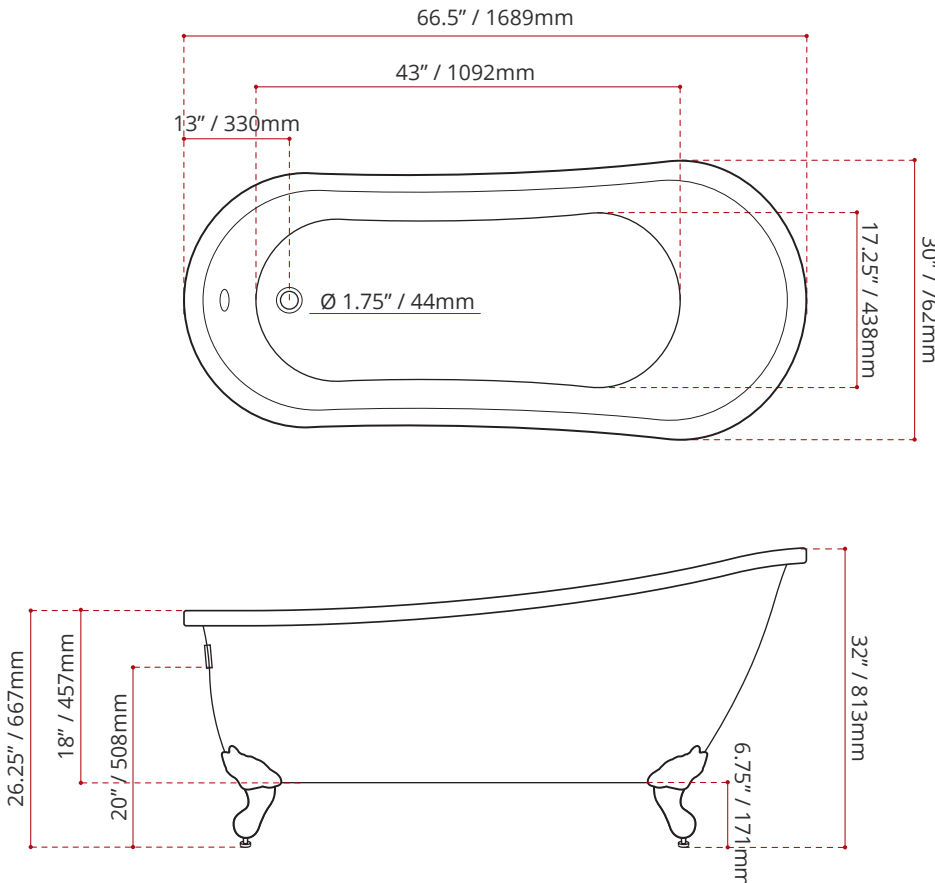

DISCLAIMER: Measurements may vary ± ¼" (Diagram Not to scale)